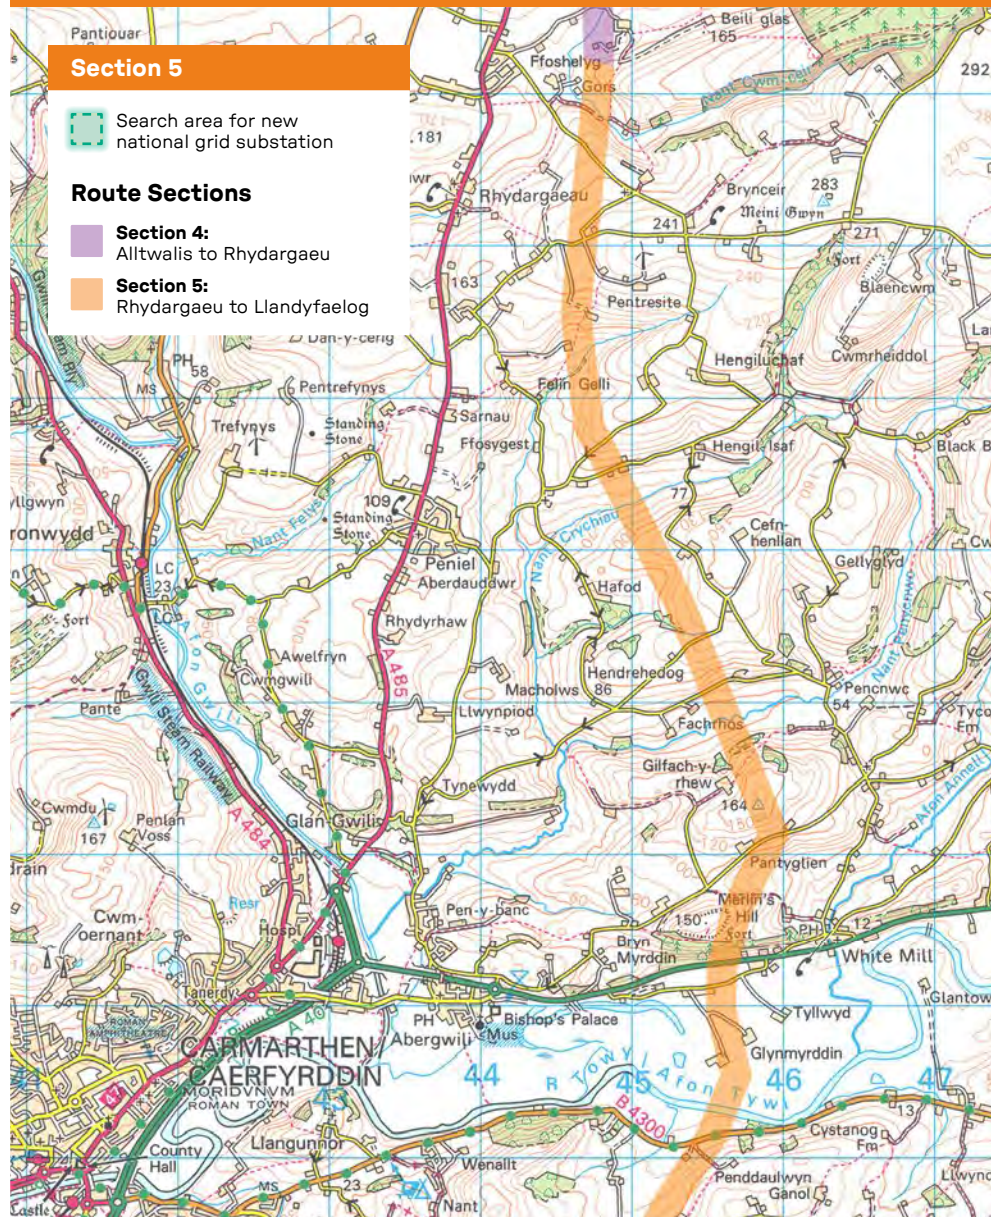

## Section 5: Rhydargaeu to Llandyfaelog (north section)

### Section 5

 Search area for new national grid substation

### Route Sections

 **Section 4:**  
Alltwalis to Rhydargaeu

 **Section 5:**  
Rhydargaeu to Llandyfaelog

## Section 5: Rhydargaeu to Llandyfaelog (south section)